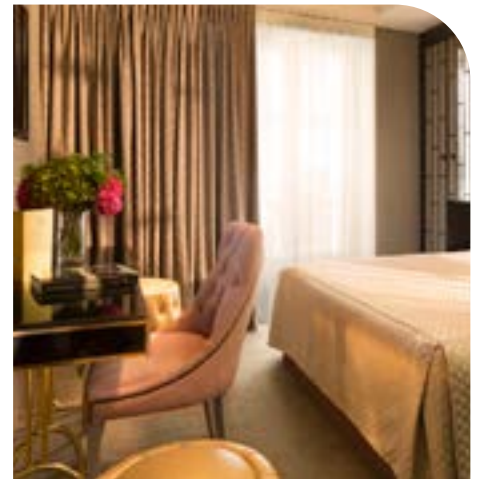

LATEST PROJECTS

Silken Berlaymont, Brussels, Belgique
Grantley Hall 6* Hotel and Spa, Ripon, UK
Le Gray, Aqaba, Jordan
Restaurant Au crocodile, Strasbourg, France
Hotel & Spa Julien, Fouday, France